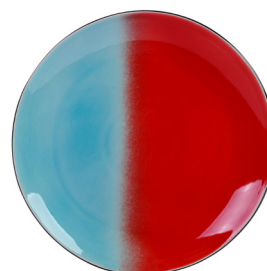

GASTRO | SEABLUE-RED
BORD | Ø 26,5cm.
600005.904

3

GASTRO | SEABLUE-RED
SERVEERBORD | 26X12cm.
600005.911

3